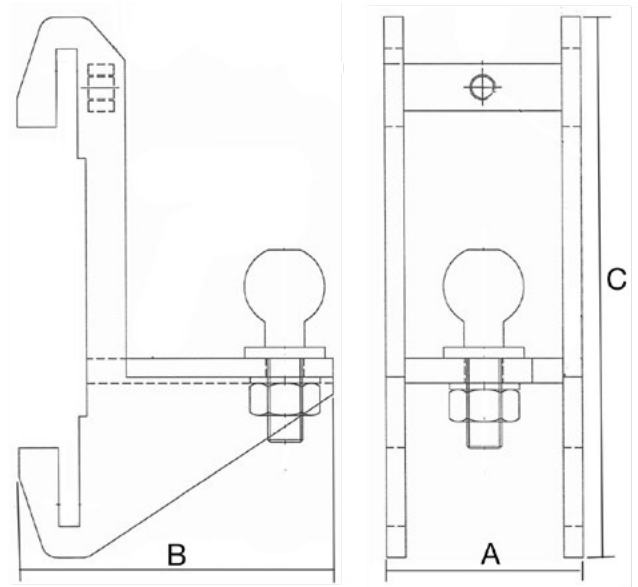

MINI TOW HITCH

The Digga Mini Tow Hitch moves your trailers about with ease.

Features:

- Use your loader to manoeuvre caravans, trailers and boat trailers.
- Allows zero turning radius for most trailers.
- Requires Mini Multi Tool Bar Attachment.

Ideal Use:

Move caravans, trailers and boat trailers.

Machine Suitability:

Mini Loaders and Small Skid Steers.

Specification:	Mini Tow Hitch
Weight:	39kgs
A Width (overall)	124mm
B Length (Overall)	200mm
C Length (Overall)	345mm
Tow Ball Diameter	50mm - 58mm
Lifting Capacity	250kgs