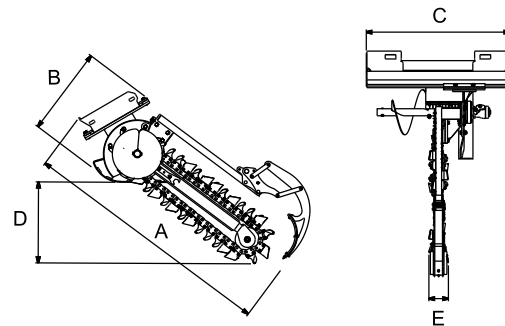

## Bigfoot Trenchers

A compact yet powerful trencher fitted with a quality Digga Planetary Drive & Eaton Hydraulic Motor, 3 position-adjustable skid foot and single spoil removal auger. Unique design gives the operator consistent digging depth, efficient spoil removal and finely crumbled spoil for effective compaction back into the trench whilst providing minimal ground disturbance to surrounding conditions and a cleaner job finish.

### Features:

- Bigfoot: Up to 900mm digging depth and 200mm digging width with a 1.654" chain
- Bigfoot XD: Up to 1200mm digging depth and 300mm digging width with a 2" chain
- Adjustable Skid Foot to maintain constant digging depth
- Compact, yet powerful Digga Planetary Drive
- Frame can be side shifted for digging close to permanent structures
- 4 different Chain options, Earth, Frost, Combo and Diggatac

### Machine suitability:

Bigfoot: Excavators up to 3.5tonne, Skid Steer Loaders, Mini Machines

Bigfoot XD: Excavators over 3.5 tonne, Lrg Skid Steer Loaders, Tele-handlers, Back Hoes

Specifications	MINI BFT	BFT -750	BFT-900	BFTXD-900	BFTXD-1200
Length (A)	1880	1770	1920	2225	2532
Horizontal Height (B)	800	668	668	777	777
Width (C)	960	1212	1212	1212	1212
Weight (kg) - no chain	145k	167	167	238	238
Hydraulic Flow (LPM)	30-115	30-60	40-75	60-115	70-115
Cutting Depths	Up to 900mm	Up to 750mm	Up to 900mm	Up to 900mm	Up to 1200mm
Cutting Widths	100mm 150mm 200mm	100mm 150mm 200mm	100mm 150mm 200mm	150mm 200mm 250mm 300mm	150mm 200mm 250mm 300mm